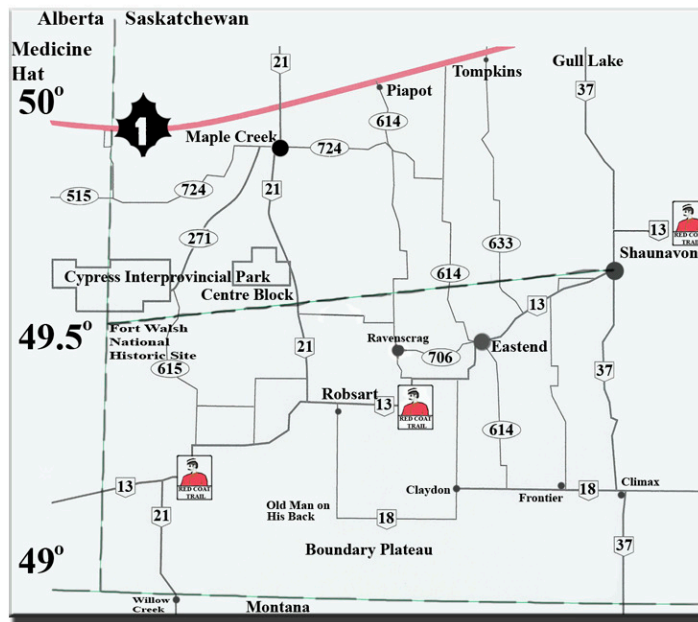

- Bobolink S, N
- Red-winged Blackbird S, N
- Western Meadowlark S, N
- Yellow-headed Blackbird S, N
- Rusty Blackbird M
- Brewer's Blackbird N

- Common Grackle S, N
- Brown-headed Cowbird S, N
- Baltimore Oriole S, N
- Bullock's Oriole S, N

- Rosy Finch W
- Pine Grosbeak W
- Purple Finch M, W
- Red Crossbill R
- White-winged Crossbill M, W
- Common Redpoll W
- Hoary Redpoll W
- Pine Siskin R
- American Goldfinch S, N
- Evening Grosbeak W

- House Sparrow R

Male Mountain Bluebird

Courtesy of Lorne Scott

MAP OF THE WHITE MUD AREA

The range for Birds of the White Mud extends eastward to Highway #37, south to the Montana border, westward to the Alberta border and north to a latitude of 49.5° (the north slope of Cypress Lake).

The White Mud area is home to a variety of birds, including Ferruginous Hawks, Violet-green Swallows and Sage Grouse

LEGEND:

R - resident
M - migrant
S - summer visitor

W - winter visitor
N - nests
(-) - rare, may occur in very small numbers every year or as irregular vagrants